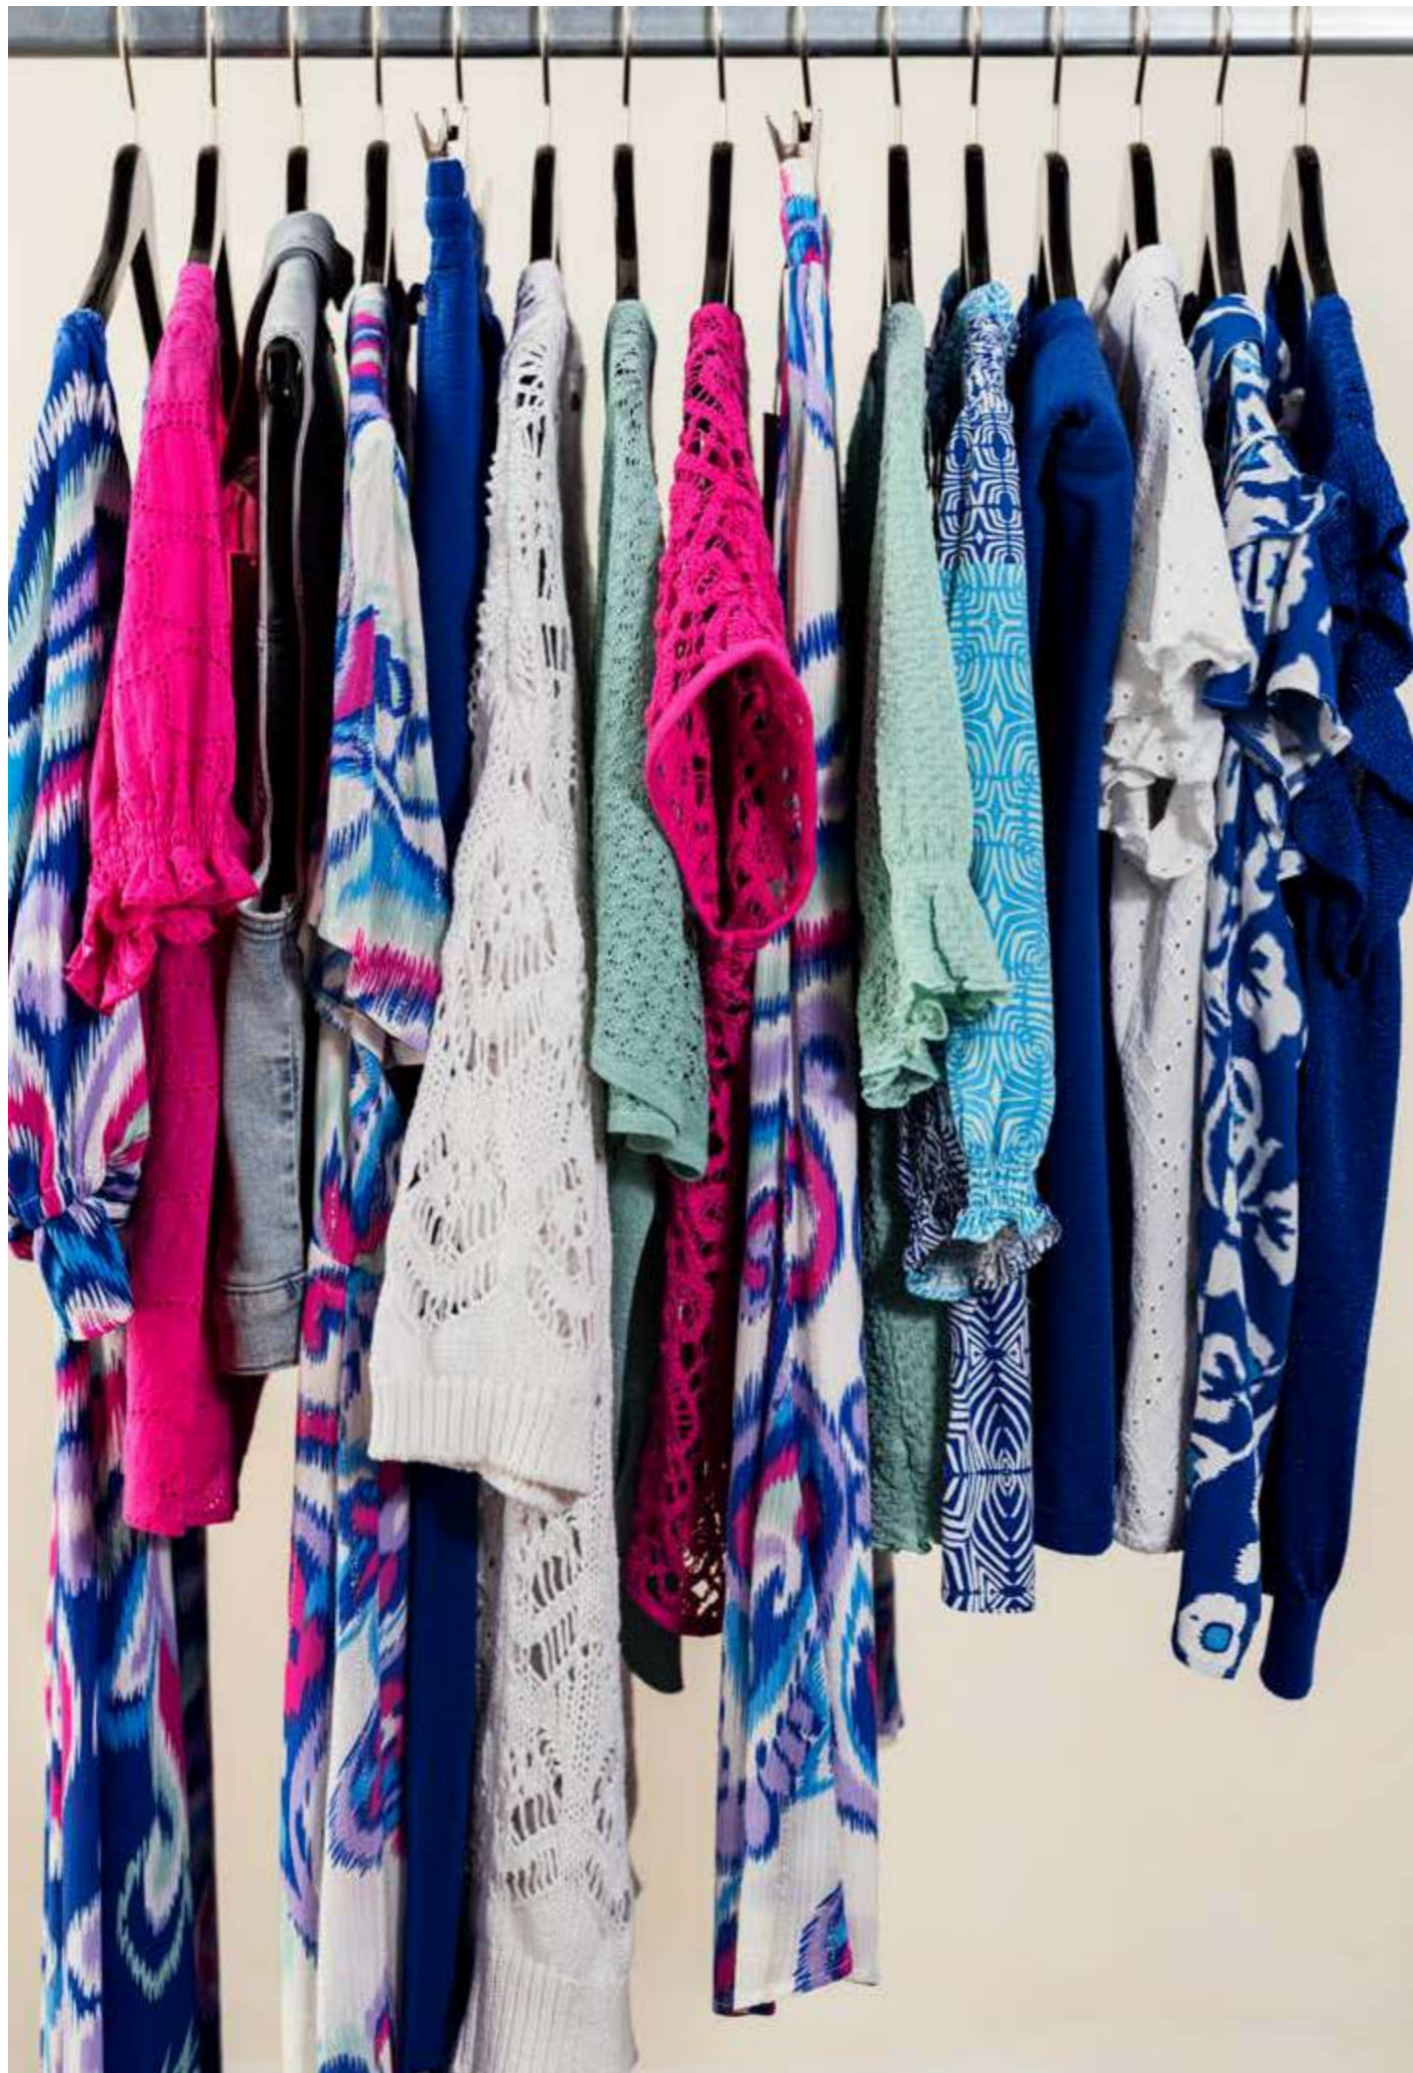

SUMMER 2024

TRAMONTANA

White

Bright Blue

Mint

Pink

May